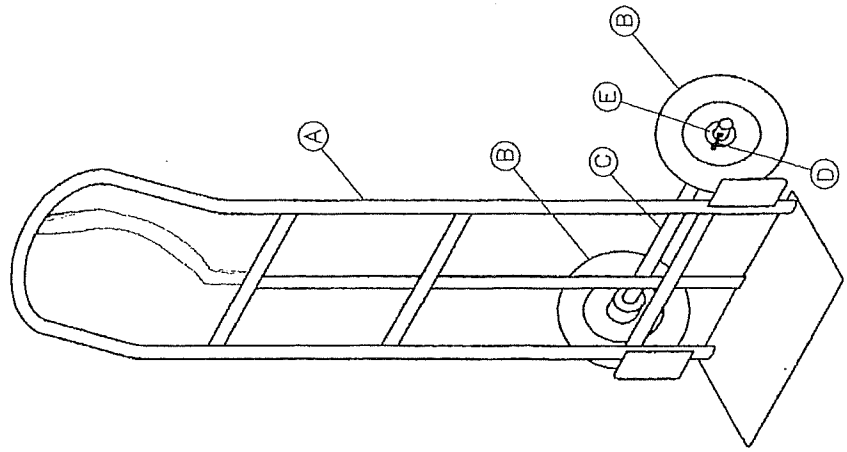

3400 HANDTRUCK
800 lb. capacity • 10 in. Wheels

American Power Pull
Archbold, Ohio 43502

2022 South Defiance Street
P.O. Box 96, Archbold, Ohio 43502
Phone (419) 335-7050 Fax (419) 335-7070

- | | | | |
|-----|---|---|-------------------|
| (A) | 1 | - | BASE FRAME |
| (B) | 2 | - | WHEEL |
| (C) | 1 | - | AXLE |
| (D) | 2 | - | SMALL COTTER PIN |
| (E) | 2 | - | LARGE FLAT WASHER |

HAND CART

ASSEMBLY INSTRUCTIONS

3400 HANDTRUCK
800 lb. Capacity
10" Wheels
36683 33400 2